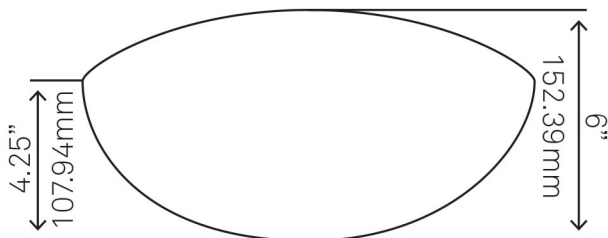

TIS-324C CHIARO Clear Glass Vessel Sink

Requested By: _____

Specific Features: _____

STANDARD SPECIFICATIONS:

- Oval slipper clear glass vessel
- Made with high tempered glass
- Scratch resistant and non-porous
- Designed for above counter installation
- Standard U.S. plumbing connections
- 1.75-inch drain opening
- No overflow

Novatto Inc
TOLL FREE 844.404.4242
www.NovattoInc.com

PUD-BN-MR Vessel Sink Pop-Up Drain and Mounting Ring, Brushed Nickel

Requested By: _____

Specific Features: _____

STANDARD SPECIFICATIONS:

- Clicker pop-up vessel sink drain and mounting ring
- Brushed Nickel finish
- Solid brass construction
- Includes rubber seals and fastener for installation
- 9-inches total pop-up length
- Fits any standard 1.75-inch drain opening
- cUPC