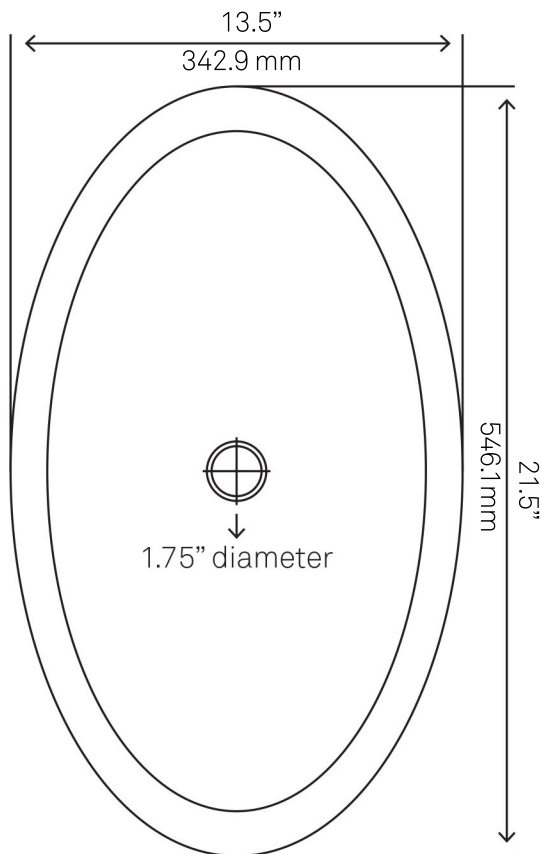

TIS-324C CHIARO Clear Glass Vessel Sink

Requested By: _____

Specific Features: _____

STANDARD SPECIFICATIONS:

- Oval slipper clear glass vessel
- Made with high tempered glass
- Scratch resistant and non-porous
- Designed for above counter installation
- Standard U.S. plumbing connections
- 1.75-inch drain opening
- No overflow

Novatto Inc
TOLL FREE 844.404.4242
www.NovattoInc.com

PUD-BN-MR Vessel Sink Pop-Up Drain and Mounting Ring, Brushed Nickel

Requested By: _____

Specific Features: _____

STANDARD SPECIFICATIONS:

- Clicker pop-up vessel sink drain and mounting ring
- Brushed Nickel finish
- Solid brass construction
- Includes rubber seals and fastener for installation
- 9-inches total pop-up length
- Fits any standard 1.75-inch drain opening
- cUPC